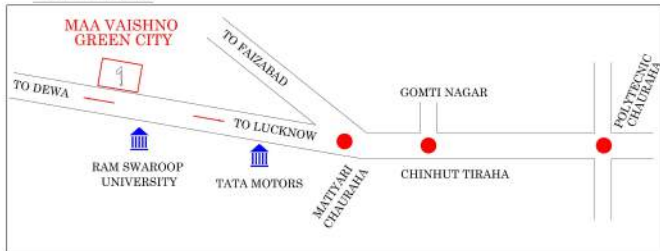

## LAYOUT PLAN

# MAA VAISHNO GREEN CITY

AT LUCKNOW - DEWA ROAD METRO CITY

### KEY PLAN

SIZE (SQFT)	COLOUR
25 X 40 (1000 SQFT)	Orange
25 X 50 (1250 SQFT)	Light Green
30 X 50 (1500 SQFT)	Yellow
30 X 60 (1800 SQFT)	Cyan
35 X 60 (2100 SQFT)	Brown
40 X 50 (2000 SQFT)	Pink
COMMERCIAL	Yellow
PARK	Bright Green